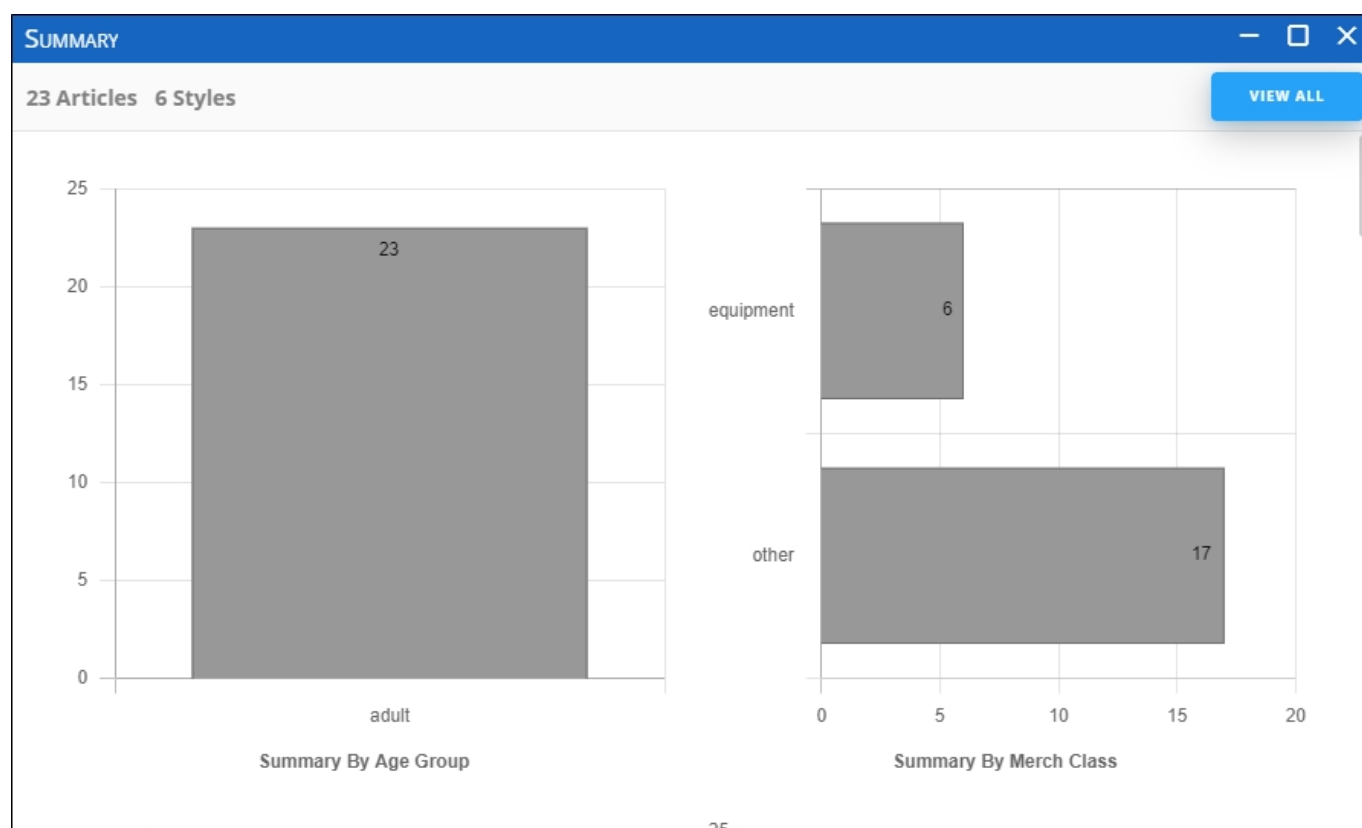

## Article summary

Note:

- Article summary charts can be configured for master catalogs, inherited catalogs, and line architecture catalogs.

You can generate charts for the viewed articles based on attributes, request data, and price groups, if the catalog is configured to support article summary. View the articles, then click **Summary**, the following charts are displayed based on the catalog configurations:

You can click any of the charts to view the articles or click **View all** to view all the articles. Below is an example:

**SUMMARY** - □ ×

[← Back](#) **Age Group: adult** Row Divider Column Divider Filter By

You can use the filter by and row and column dividers as mentioned before, or click **Back** to view the summary charts again.