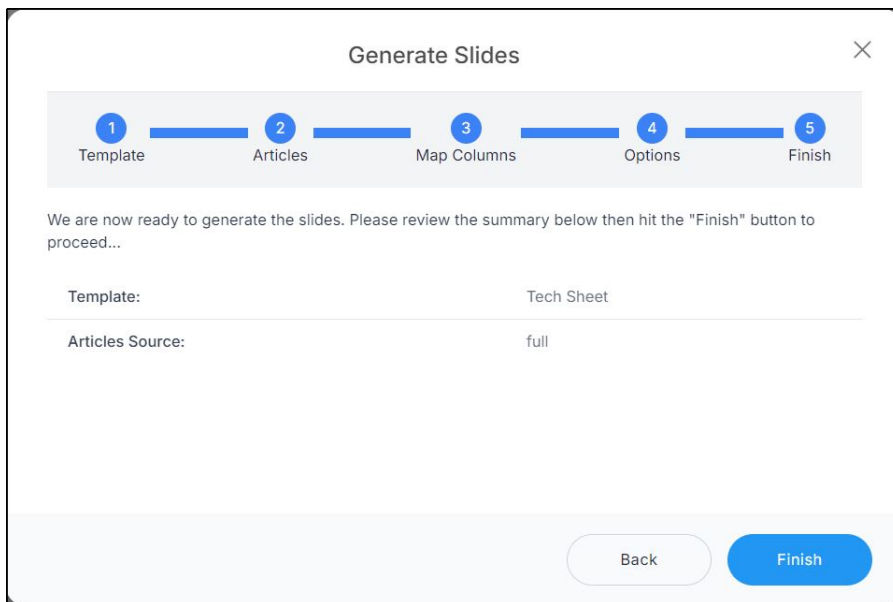

6. Click **Finish**, slides are added to the selected folder as shown in the below example: