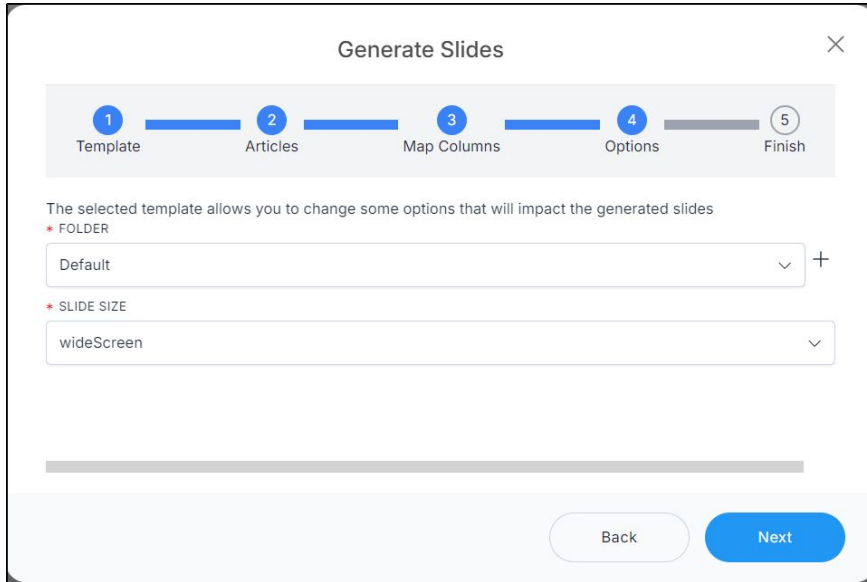

3. Select the folder to which you want to add the slides, or click + and add a new folder to which the generated slides are to be added,
4. Select the slide size, the selected size appears next to the slide name,
5. Click **Next**, the following window appears: