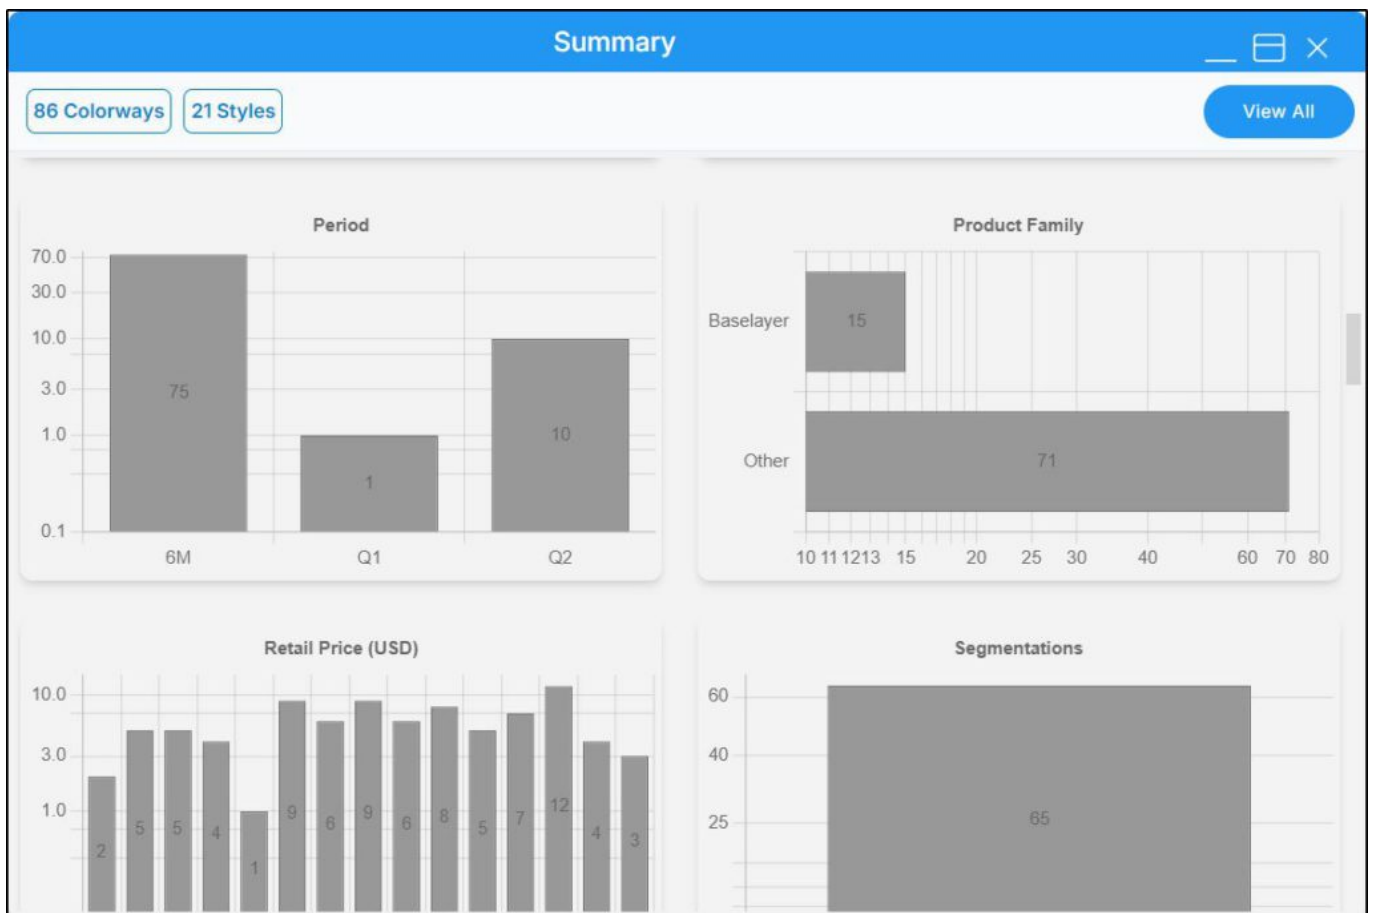

Colorway summary

You can generate charts for the viewed colorways based on attributes, request data, and price groups, if the catalog is configured to support colorway summary. View the colorways, then click **Summary**, the following charts are displayed based on the catalog configurations:

You can click any of the charts to view its colorways or click **View all** to view all the colorways. Below is an example:

Summary ☰ ✕

< **71 Colorways** Product Family: Other ☰ Column Divider ☰ Row Divider 🔍 Filter the list ▾

Back

 USD 175 1358846-001 GHL NEW SUS TK2 Dec - Jun	 USD 175 1358846-040 GHL NEW SUS TK2 Dec - Jun	 USD 175 1358846-400 GHL NEW SUS TK2 Dec - Jun	 USD 175 1358846-410 GHL NEW SUS TK2 Dec - Jun	 USD 175 1358846-600 GHL NEW SUS TK2 Dec - Jun
 USD 30 1363944-001 GHL NEW SUS TK2 Dec - Jun	 USD 30 1363944-035 GHL NEW SUS TK2 Dec - Jun	 USD 30 1363944-301 GHL NEW SUS TK2 Dec - Jun	 USD 30 1363944-400 GHL NEW SUS TK2 Dec - Jun	 USD 30 1363944-410 GHL NEW SUS TK2 Dec - Jun
				

You can use the filter by and row and column dividers as mentioned before, or click **Back** to view the summary charts again.