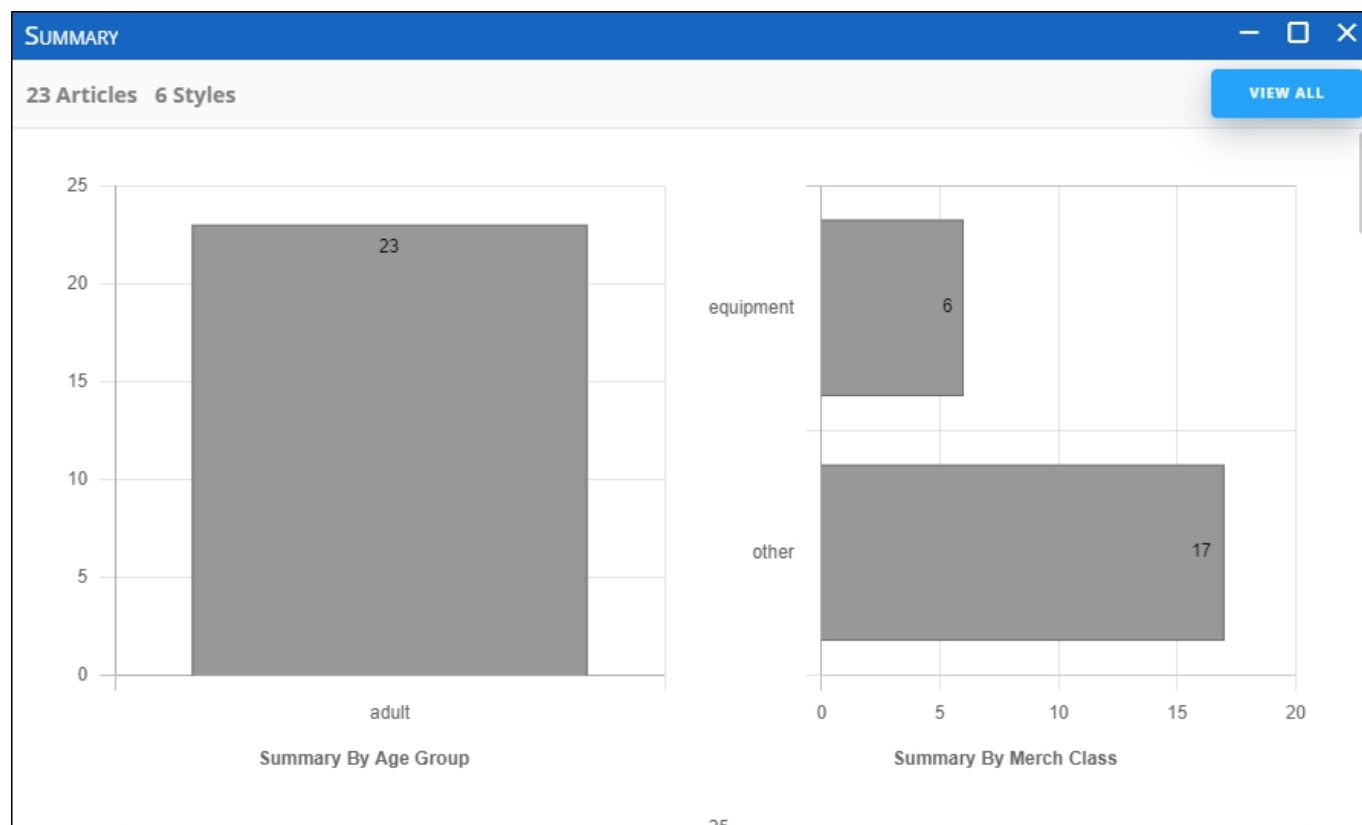

## Article summary

Note:

- Article summary charts can be configured for master catalogs, inherited catalogs, and line architecture catalogs.

You can generate charts for the viewed articles based on attributes, request data, and price groups, if the catalog is configured to support article summary. View the articles, then click **Summary**, the following charts are displayed based on the catalog configurations:

You can click any of the charts to view the articles or click **View all** to view all the articles. Below is an example:

**SUMMARY** - □ ×

[← Back](#) **Age Group: adult** Row Divider Column Divider Filter By

You can use the filter by and row and column dividers as mentioned before, or click **Back** to view the summary charts again.